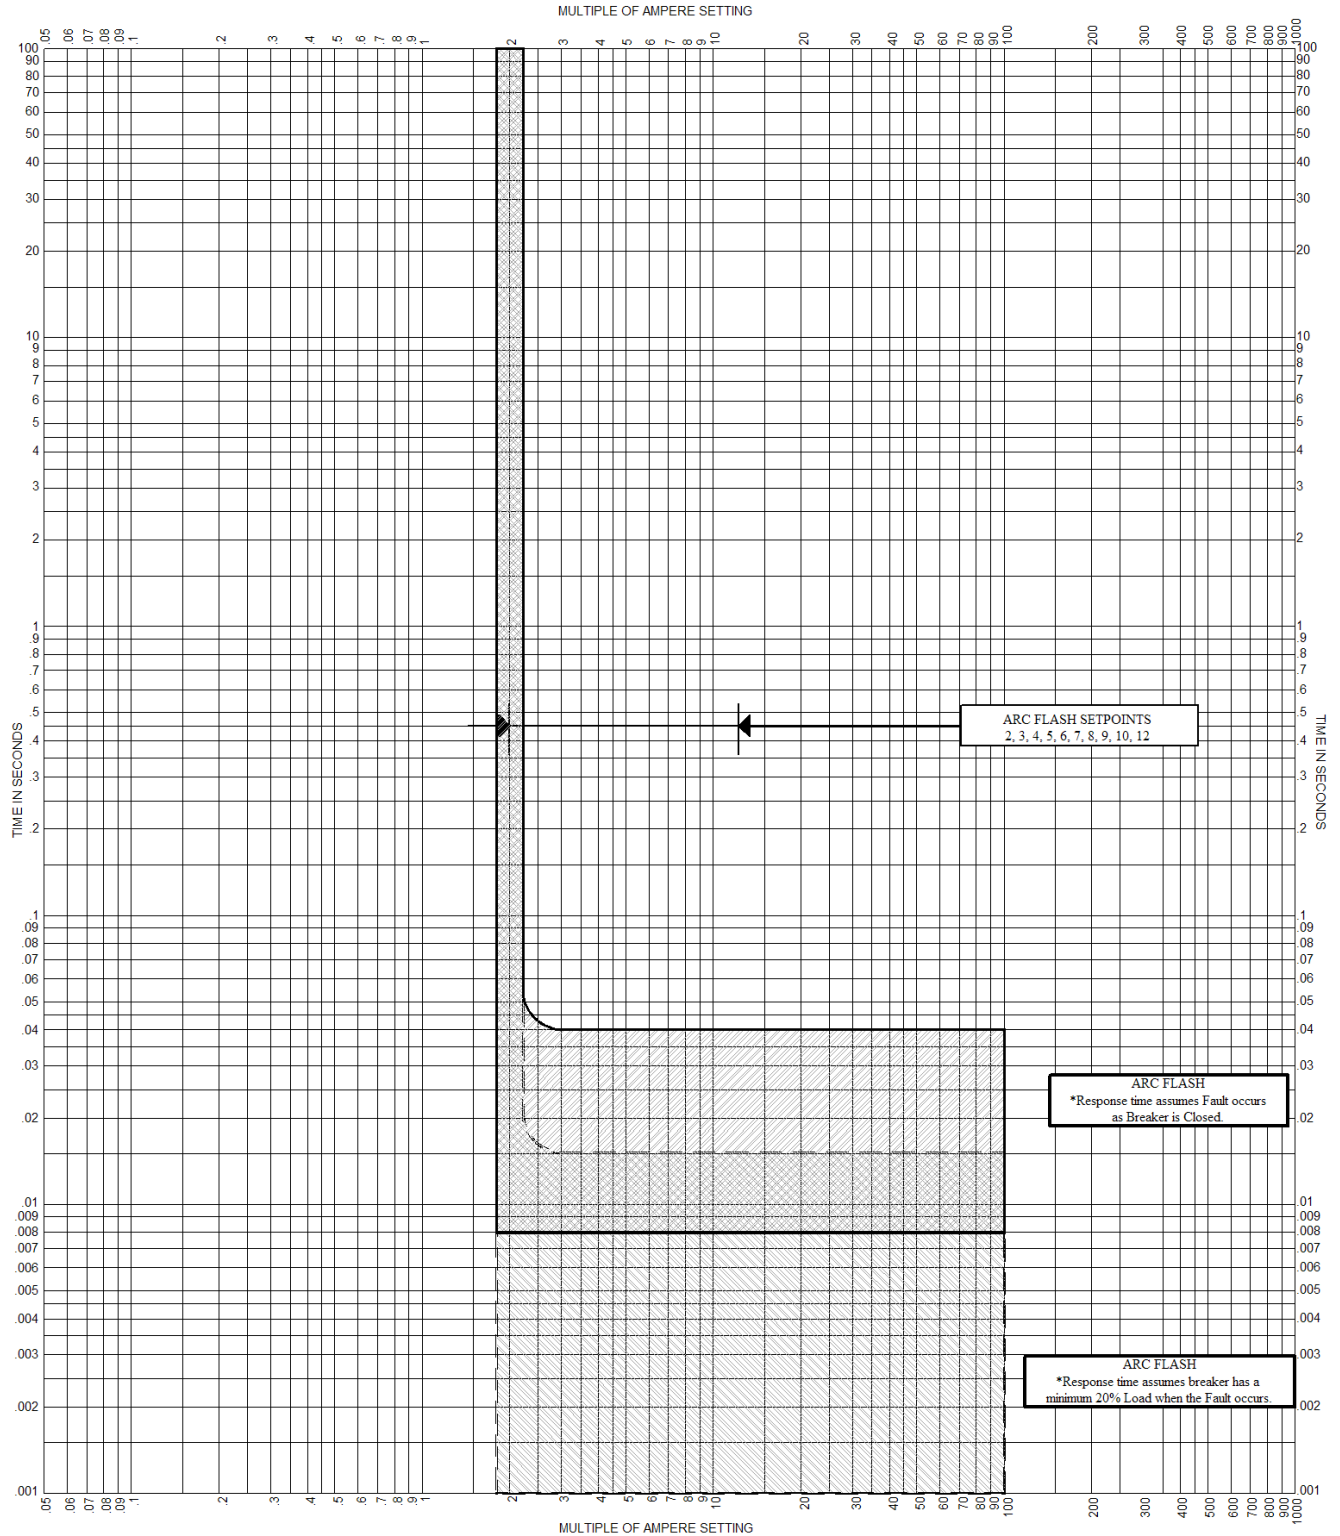

WESTRIP RMS-2007AF PROGRAMMABLE LOGIC CONTROL Rev.01		TIME-CURRENT CHARACTERISTIC CURVES	
FOR	WESTRIP	DATED	2007
STANDARD DEVIATION	FOR AMPERE SETTING IS +/- 10%		

WESTRIP RMS-2007AF PROGRAMMABLE LOGIC CONTROL Rev.01 TIME-CURRENT CHARACTERISTIC CURVES
 FOR RMS-2007AF ARC FLASH CURVE DATED 2007

STANDARD DEVIATION FOR AMPERE SETTING IS +/- 10%

Curve as shown does not include breaker clearing time.